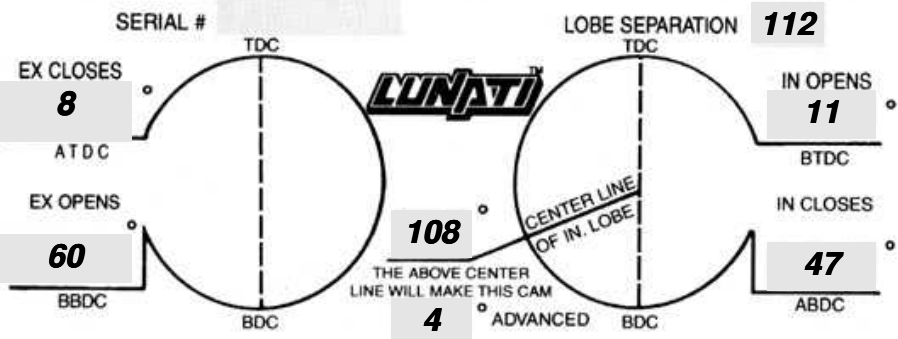

RECOMMENDED KIT #	65075LUN
CONSIST OF THE FOLLOWING PARTS	
LIFTERS	70992
OUTER SPRINGS	73100
INNER SPRINGS	N/A
RETAINERS	75702LUN
VALVE LOCKS	77034
RECOMMENDED INSTALLED HEIGHT	1.850" = 125 LBS.

LIFT AT VALVE	.485 IN	.503 EX.
ROCKER RATIO	1.500 IN	1.500 EX.
VALVE ADJUSTMENT	.020 IN	.022 EX.
APPLICATION		

TIMING FIGURES OBTAINED AT .050" TAPPET LIFT

DURATION AT .050" TAPPET LIFT	238 IN.	248 EX.
ADVERTISED DURATION	272 IN.	282 EX.

Lunati Cams warrants this product only when our complete kit is purchased and properly installed. See other side for details of the guarantee.

PHONE (901) 635-0950
4770 LAMAR AVE. P.O. BOX 18021
MEMPHIS, TN 38181-0021
WWW.LUNATICAMS.COM

COPY