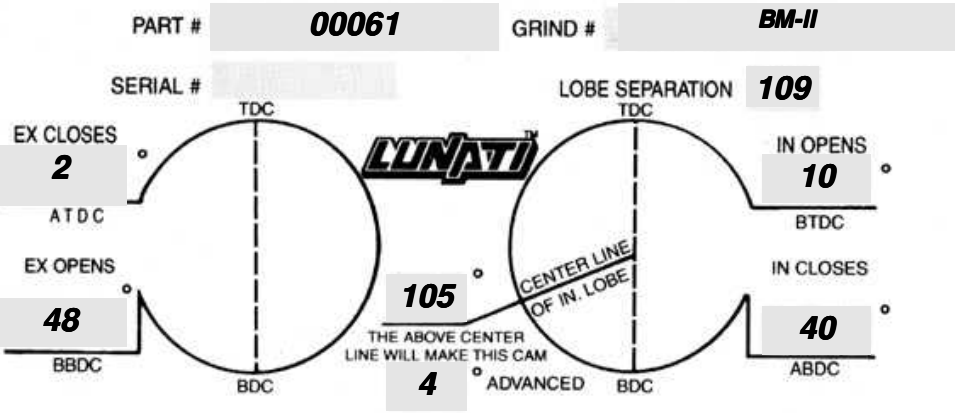

LIFT AT VALVE	<b>.512</b> IN	<b>.512</b> EX.
ROCKER RATIO	<b>1.600</b> IN	<b>1.600</b> EX.
VALVE ADJUSTMENT	<b>.000</b> IN	<b>.000</b> EX.
APPLICATION		

TIMING FIGURES OBTAINED AT .050° TAPPET LIFT	<b>230</b> ° IN.	<b>230</b> ° EX.
ADVERTISED DURATION	<b>292</b> ° IN.	<b>292</b> ° EX.