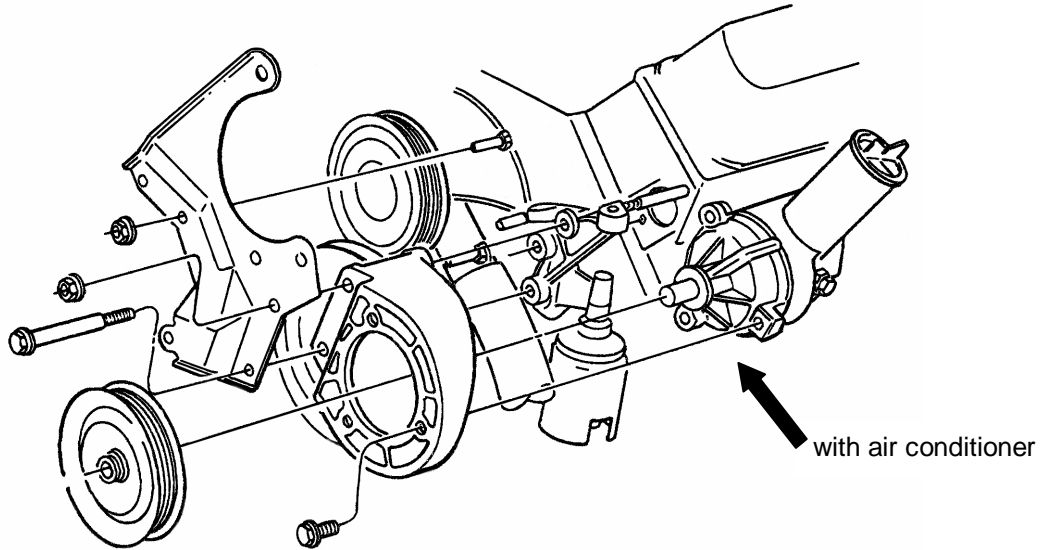

NO PART OF THIS DOCUMENT MAY BE REPRODUCED WITHOUT PRIOR AGREEMENT AND WRITTEN PERMISSION OF FORD RACING PERFORMANCE PARTS

INSTALLATION INSTRUCTIONS:

Tech "Hot Line" (586) 468-1356

Factory Ford shop manuals are available from Helm Publications, 1-800-782-4356