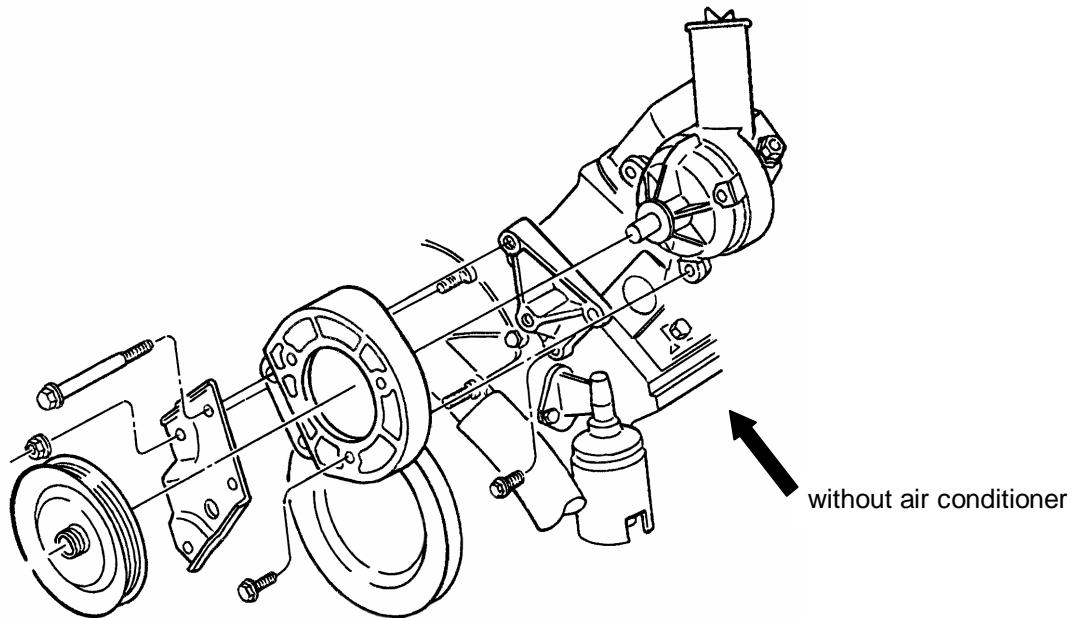

NO PART OF THIS DOCUMENT MAY BE REPRODUCED WITHOUT PRIOR AGREEMENT AND WRITTEN PERMISSION OF FORD RACING PERFORMANCE PARTS

INSTALLATION INSTRUCTIONS:

Tech "Hot Line" (586) 468-1356

Factory Ford shop manuals are available from Helm Publications, 1-800-782-4356